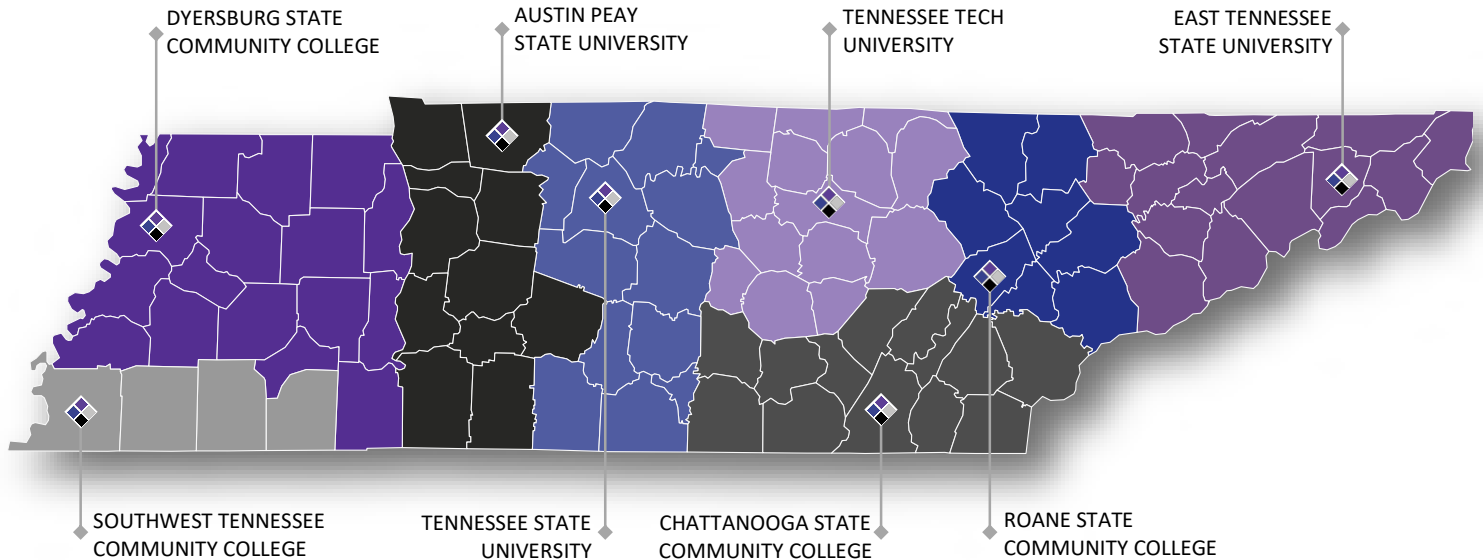

TENNESSEE EARLY CHILDHOOD TRAINING ALLIANCE

The TECTA Career Lattice

TECTA believes professional development through higher education should be an essential component of your career growth. Just like with any goal, we encourage you to develop a personalized education pathway based on your career plans, while also keeping your life in perspective.

The TECTA Career Lattice is our planning guide to help you create your personalized education pathway. Unlike a career “ladder” that describes a specific path for career advancement, a lattice represents flexible pathways for education and development in multiple directions and areas, representing the many different types of jobs available as you move vertically, horizontally, and laterally through a career in early childhood education.

Promoting Professionalism and High Quality Child Care in Tennessee

CONTACT THE TECTA SITE IN YOUR REGION TO GET STARTED!

TECTA staff are available to help you get started on your pathway of professional development.

Clemmer College, Warf Pickel Hall
Center for Early Childhood
128 North Dossett Dr.
Johnson City, TN 37614
423-439-7854

Roane State Community College

701 Briarcliff Avenue
Oak Ridge, TN 37830
865-481-2034