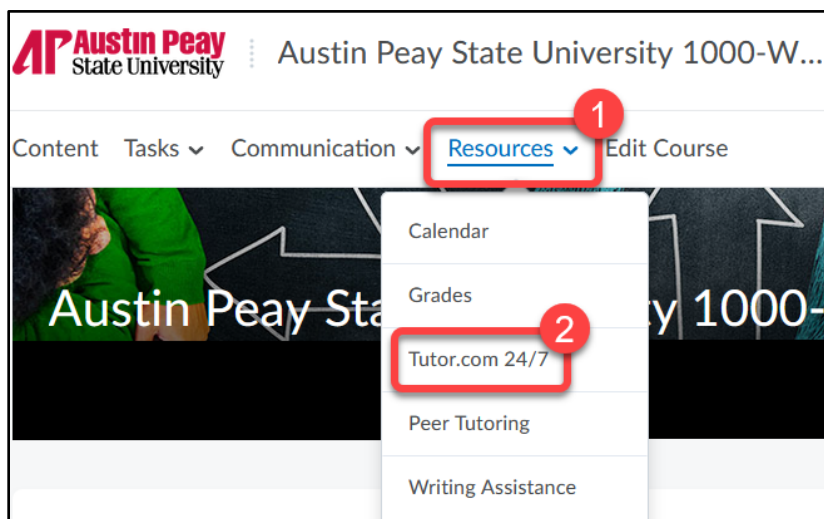

Distance Education

APSU and Tutor.com Online Tutoring

In a partnership between the Learning Resource Center and Distance Education, Austin Peay State University (APSU) provides current on-campus and online undergraduate students free access to online tutoring with Tutor.com in a number of courses. Online tutoring is available 7 days a week, 361 days a year (closed on July 4, Thanksgiving, Christmas, and New Year’s Day). Most subjects are offered 24 hours per day. Visit the [online tutoring web page](#) for more information.

Accessing Online Tutoring Portal

We use Tutor.com to provide this service; however, **do not go to www.tutor.com**. Students and faculty access online tutoring through their [D2L courses](#) (Chrome and Firefox browsers are recommended). Here are [step-by-step directions in a PDF document](#) on how to access Tutor.com as an instructor, and the [steps are nearly identical for students](#).

Student Success Tutoring

Designed to help students organize, prioritize, and achieve their academic goals, Tutor.com’s 24/7 Student Success Tutoring offers guidance and reassurance for students of all backgrounds. Students can receive support in the following areas which are not tied to a specific APSU course.

- Student Success: Study Skills - Finding Scholarly Resources, Note-taking, Organizational Skills, Study Strategies, Time Management
- Student Success: Life Skills - Healthy Habits, Motivations and Goals, Stress Management, Using Technology
- Student Success: Technology Help - Microsoft Access, Excel, PowerPoint, Word, Windows; Adobe Photoshop, Illustrator, InDesign