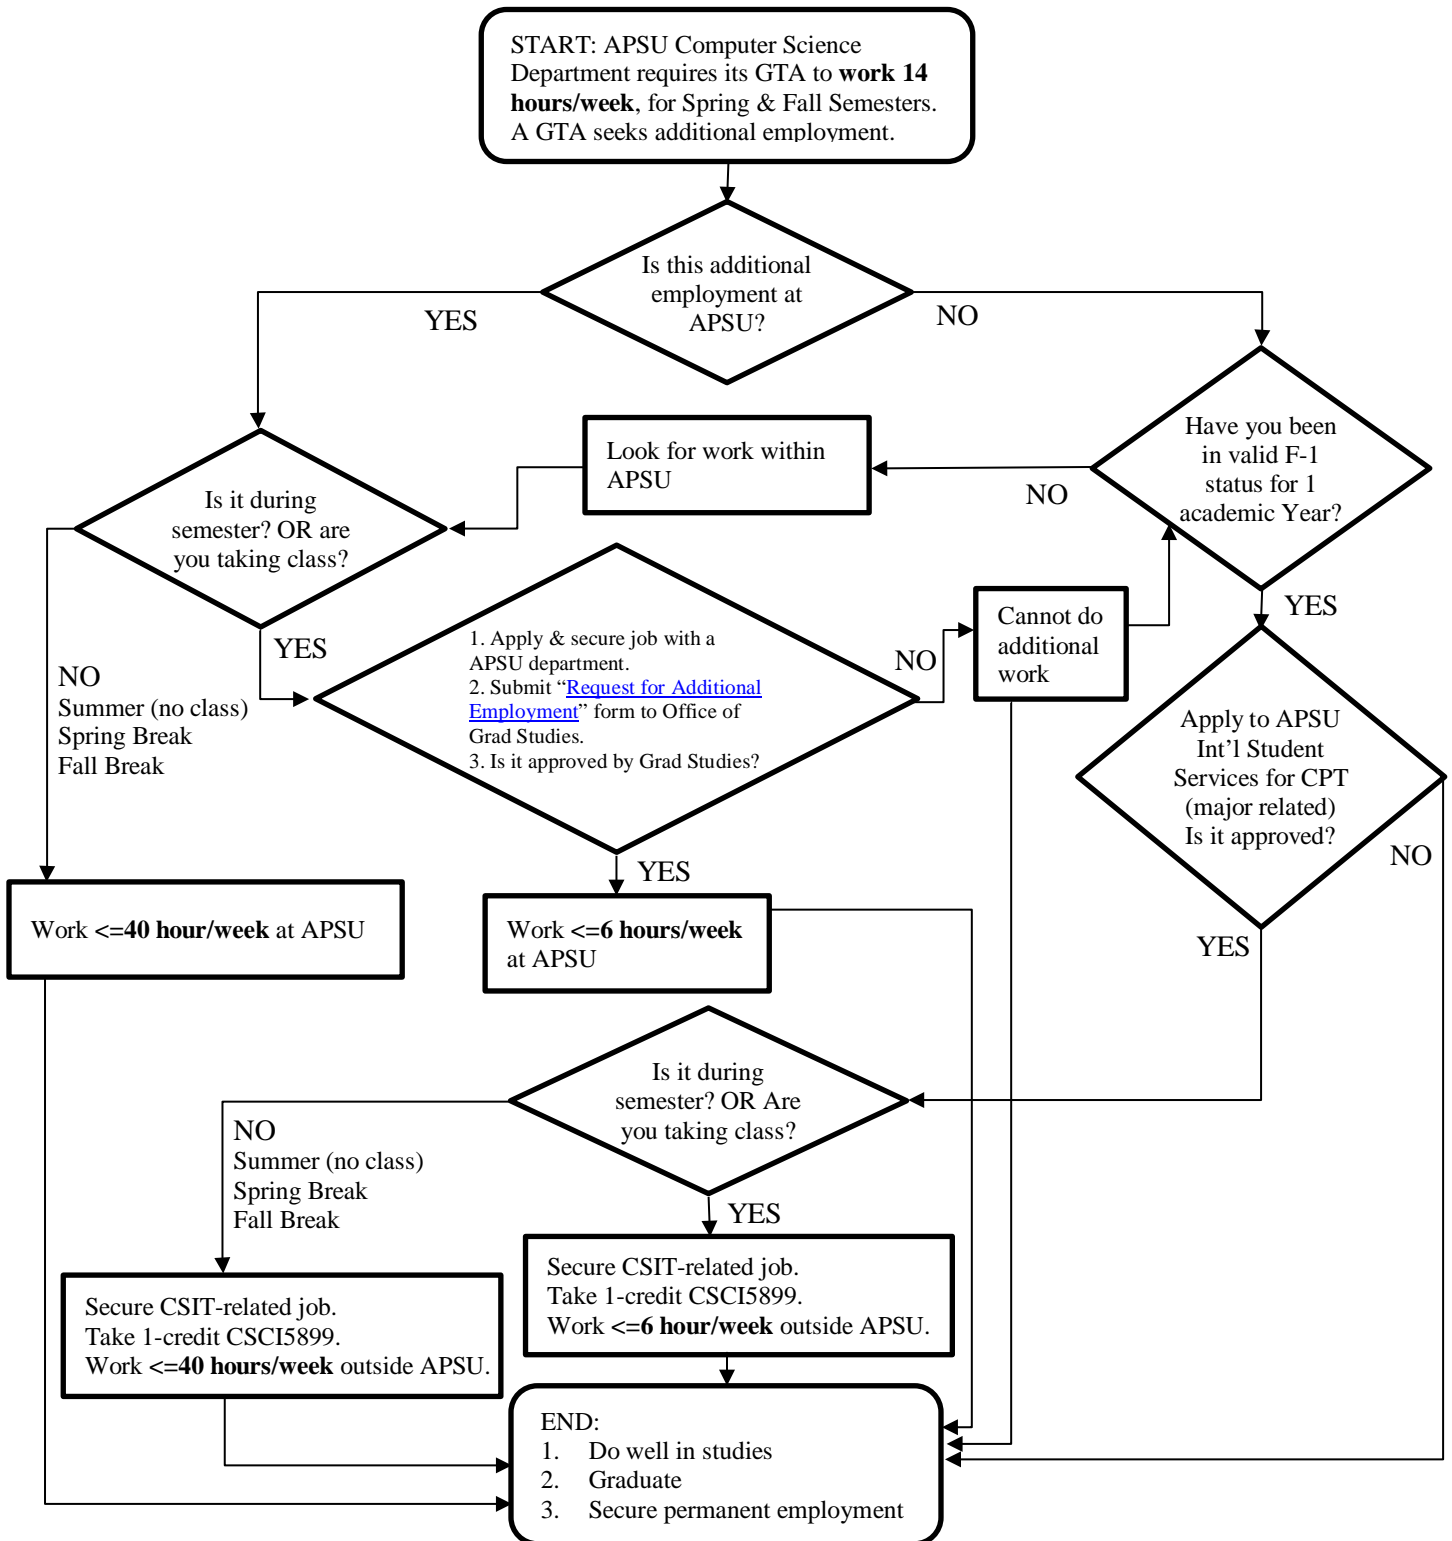

# Graduate Teaching Assistant: Additional Employment Flowchart

## International GTA (F-1 Student Visa Only): Computer Science / Math Departments

\* This page is for informational purposes only. It does NOT contain any official / legal information. For official employment guidelines, please refer to [APSU Office of International Student Services](#), and [U.S. Immigration and Customs Enforcement](#).