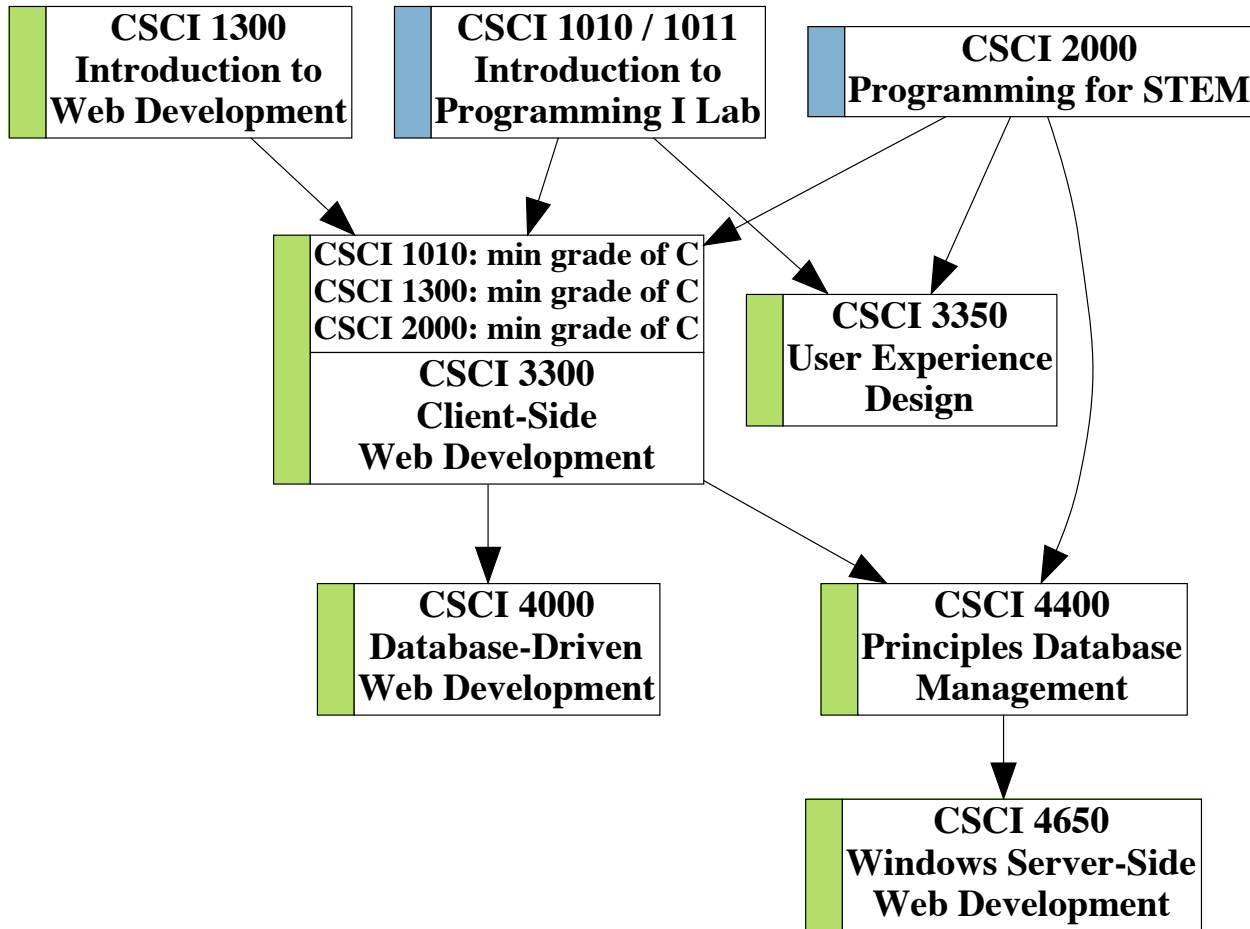

Web Technology minor prerequisites

Notes

1. Chart is neither complete nor official. Check catalog for official prerequisites.
2. Use DegreeWorks to verify requirements for student's degree.
3. Full math prereqs not shown. See Math prereq chart.
4. CSCI 2000 can be used as a prerequisite in place of CSCI 1010/1011 and CSCI 2010/2011.