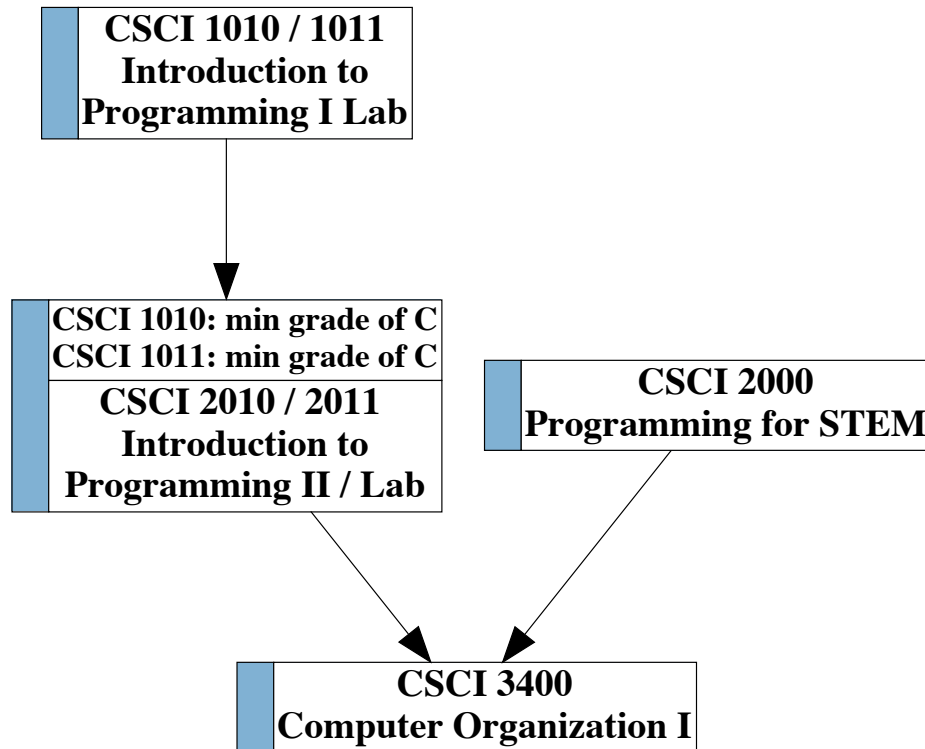

Computer Science minor prerequisites

Notes

1. Chart is neither complete nor official. Check catalog for official prerequisites.
2. Use DegreeWorks to verify requirements for student's degree.
3. Full math prereqs not shown. See Math prereq chart.
4. CSCI 2000 can be used as a prerequisite in place of CSCI 1010/1011 and CSCI 2010/2011.
5. CS minor requires a math course (1730, 1810, or 1910) and three CSCI courses numbered 3000 or above.