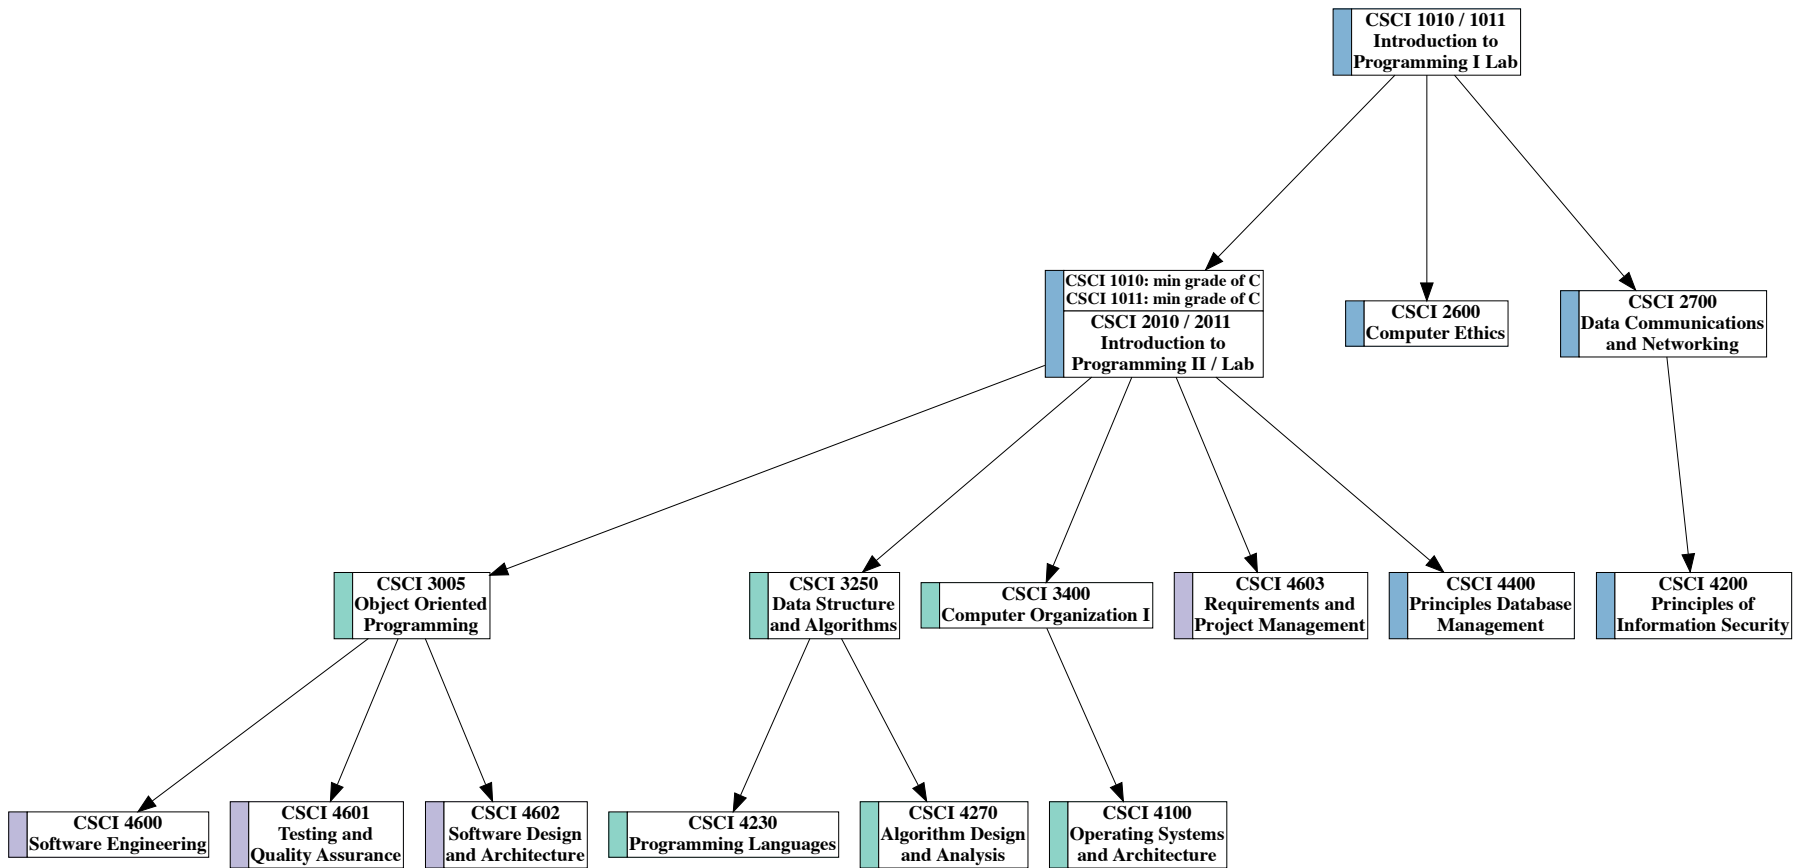

Computer Science (B.S.) prerequisites

Department Chair approval Senior classification CSCI 4805 Computer Science Capstone

Senior standing and permission of Dept. Chair CSCI 4800 Senior Seminar

Notes
1. Chart is neither complete nor official. Check catalog for official prerequisites.
2. Use DegreeWorks to verify requirements for student's degree.
3. Full math prereqs not shown. See Math prereq chart.
4. CSCI 2000 can be used as a prerequisite in place of CSCI 1010/1011 and CSCI 2010/2011.