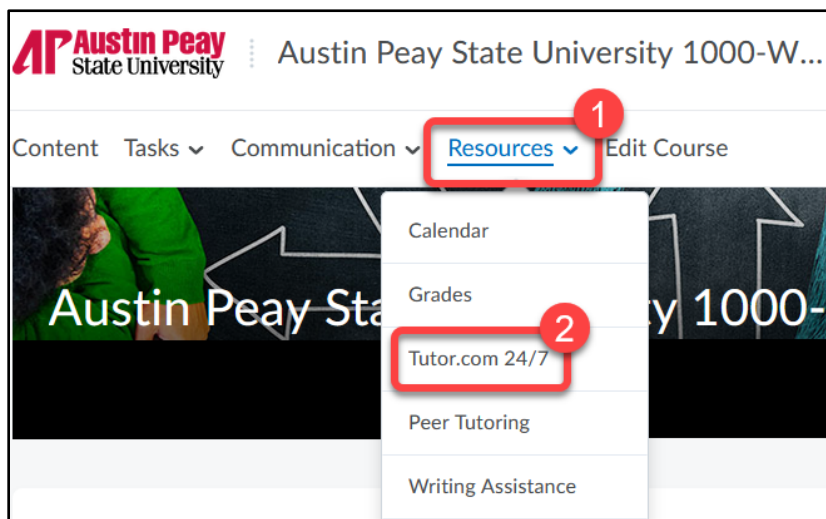

Distance Education

APSU and Tutor.com Online Tutoring

In a partnership between the Learning Resource Center and Distance Education, Austin Peay State University (APSU) provides current on-campus and online undergraduate students free access to online tutoring with Tutor.com in several courses. Online tutoring is available 7 days a week, 361 days a year (closed on July 4, Thanksgiving, Christmas, and New Year’s Day). Most subjects are offered 24 hours per day. Visit the [online tutoring web page](#) for more information.

Accessing the Online Tutoring Portal

We use Tutor.com to provide this service; however, **do not go to www.tutor.com**. Students and faculty access online tutoring through their [D2L courses](#) (Chrome and Firefox browsers are recommended). Here are [step-by-step directions in a PDF document](#) on how to access Tutor.com as an instructor, and the [steps are nearly identical for students](#).

Student Success Tutoring

Designed to help students organize, prioritize, and achieve their academic goals, Tutor.com’s 24/7 Student Success Tutoring offers guidance and reassurance for students of all backgrounds. Students can receive support in the following areas which are not tied to a specific APSU course.

- Student Success: Study Skills - Finding Scholarly Resources, Note-taking, Organizational Skills, Study Strategies, Time Management
- Student Success: Life Skills - Healthy Habits, Motivations and Goals, Stress Management, Using Technology
- Student Success: Technology Help – Windows*, Microsoft Excel, Microsoft PowerPoint, Microsoft Word, Microsoft Access*, Adobe Illustrator*, Adobe InDesign*, and Adobe Photoshop*