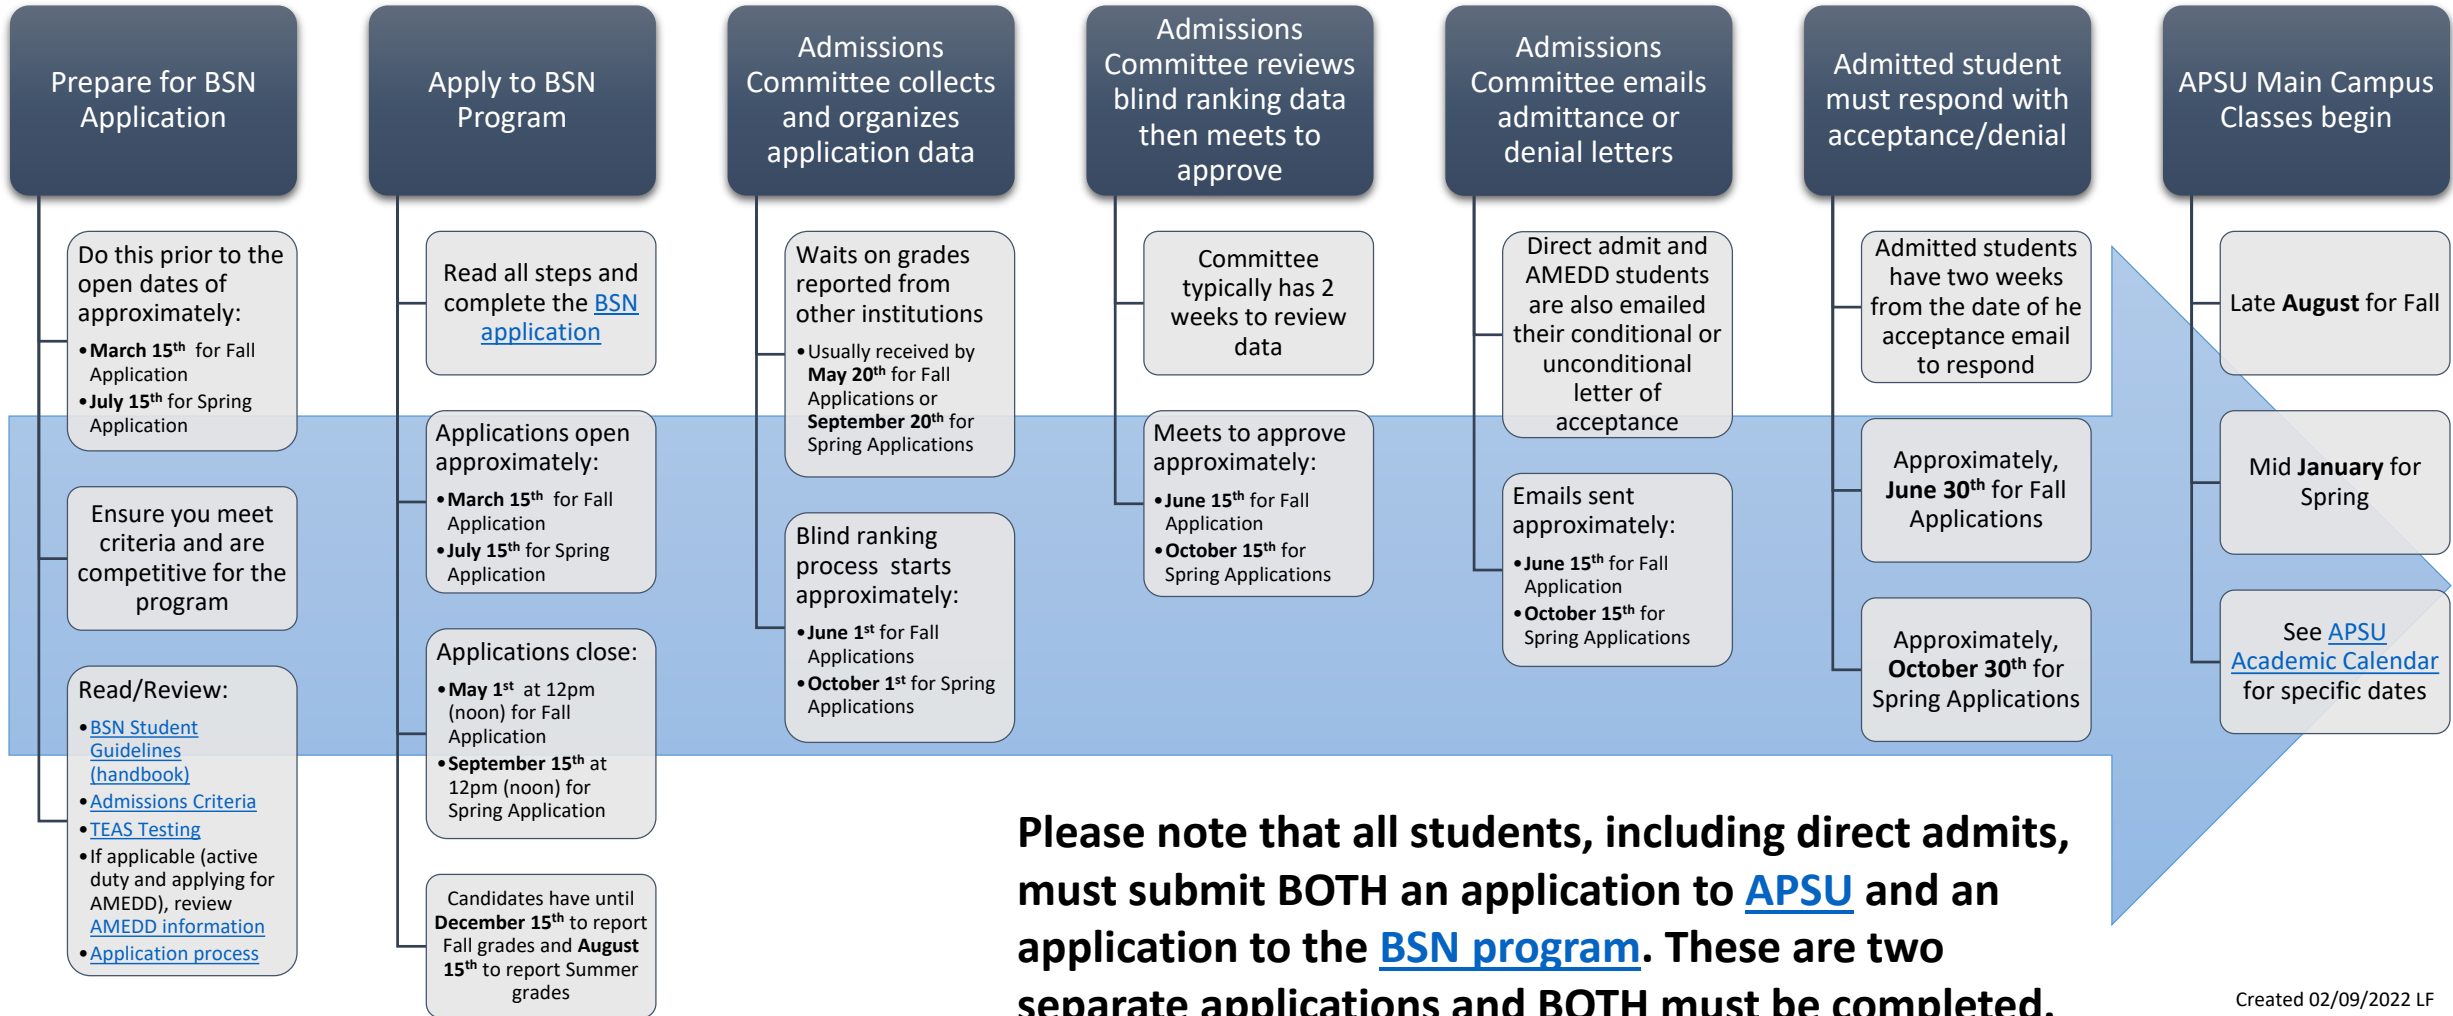

APSU School of Nursing BSN Admissions Process

Please note that all students, including direct admits, must submit BOTH an application to [APSU](#) and an application to the [BSN program](#). These are two separate applications and BOTH must be completed.