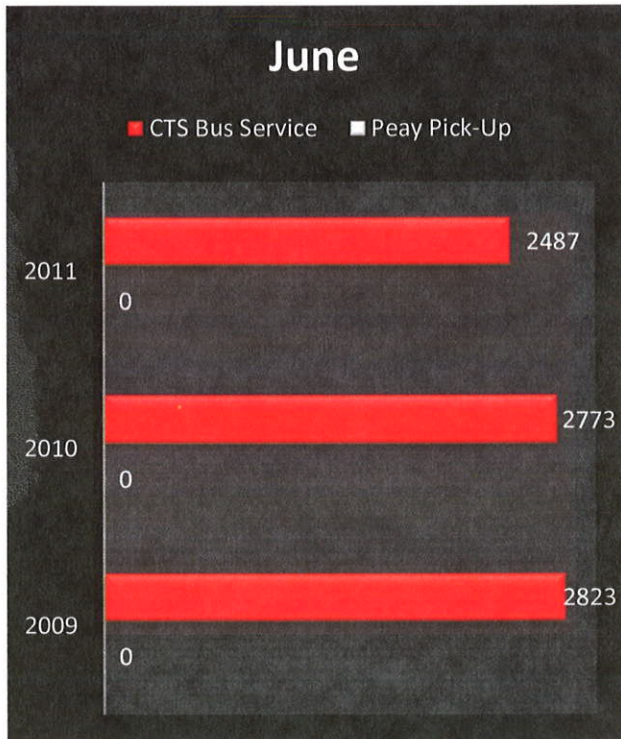

Peay Pick-Up and CTS Ridership

August 2008 – June 2009

July 2009 - June 2010

July 2010 - June 2011

August

■ CTS Bus Service ■ Peay Pick-Up

September

■ CTS Bus Service ■ Peay Pick-Up

October

■ CTS Bus Service ■ Peay Pick-Up

November

■ CTS Bus Service ■ Peay Pick-Up

December

■ CTS Bus Service ■ Peay Pick-Up

January

■ CTS Bus Service ■ Peay Pick-Up

February

■ CTS Bus Service ■ Peay Pick-Up

March

■ CTS Bus Service ■ Peay Pick-Up

Ridership Totals

	Aug 2008-June 2009	July 2009-June 2010	July 2010-June 2011	Total
Peay Pick-Up	3,576	3,024	3,490	10,090
CTS Bus Service	42,144	37,247	38,353	117,744