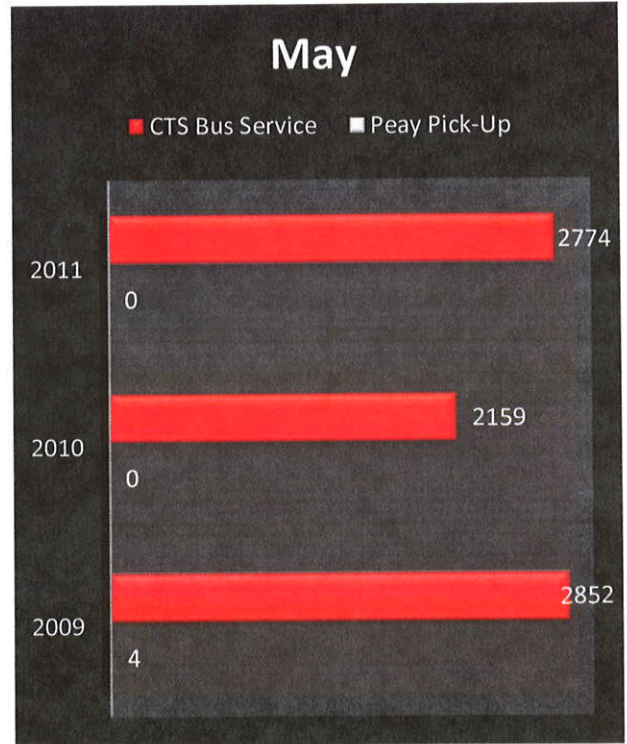

Peay Pick-Up and CTS Ridership

August 2008 – June 2009

July 2009 - June 2010

July 2010 - June 2011

August

■ CTS Bus Service ■ Peay Pick-Up

September

■ CTS Bus Service ■ Peay Pick-Up

October

■ CTS Bus Service ■ Peay Pick-Up

November

■ CTS Bus Service ■ Peay Pick-Up

December

■ CTS Bus Service ■ Peay Pick-Up

January

■ CTS Bus Service ■ Peay Pick-Up

February

■ CTS Bus Service ■ Peay Pick-Up

March

■ CTS Bus Service ■ Peay Pick-Up

Ridership Totals

	Aug 2008-June 2009	July 2009-June 2010	July 2010-June 2011	Total
Peay Pick-Up	3,576	3,024	3,490	10,090
CTS Bus Service	42,144	37,247	38,353	117,744