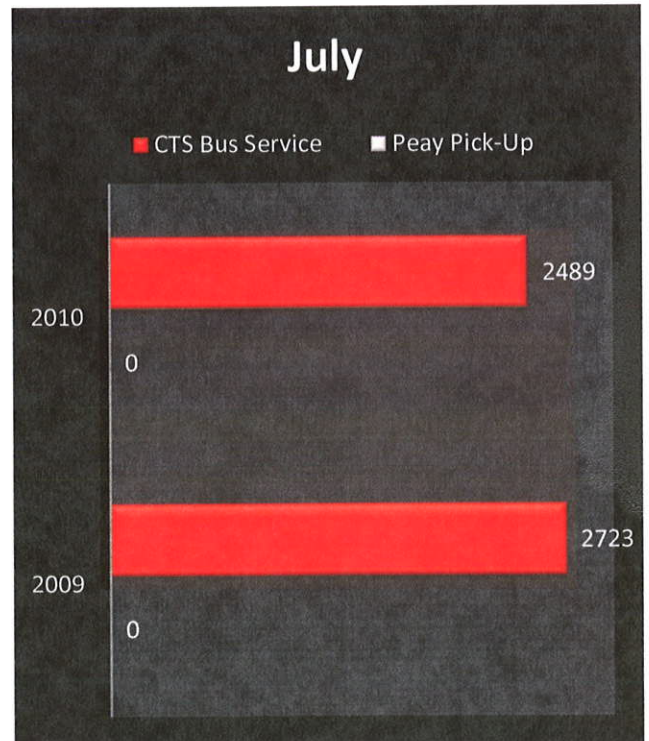

Peay Pick-Up and CTS Ridership

August 2008 – June 2009

July 2009 - June 2010

July 2010 - June 2011

August

■ CTS Bus Service ■ Peay Pick-Up

September

■ CTS Bus Service ■ Peay Pick-Up

October

■ CTS Bus Service ■ Peay Pick-Up

November

■ CTS Bus Service ■ Peay Pick-Up

December

■ CTS Bus Service ■ Peay Pick-Up

January

■ CTS Bus Service ■ Peay Pick-Up

February

■ CTS Bus Service ■ Peay Pick-Up

March

■ CTS Bus Service ■ Peay Pick-Up

Ridership Totals

	Aug 2008-June 2009	July 2009-June 2010	July 2010-June 2011	Total
Peay Pick-Up	3,576	3,024	3,490	10,090
CTS Bus Service	42,144	37,247	38,353	117,744