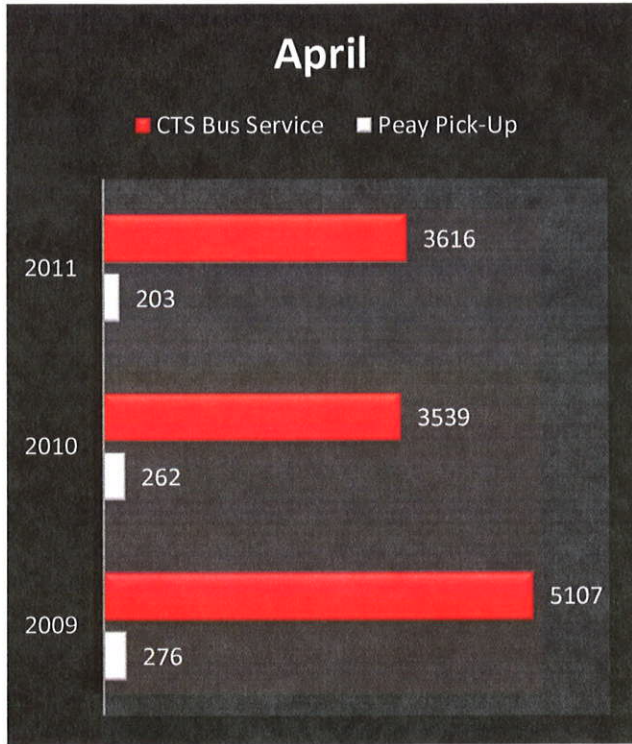

Peay Pick-Up and CTS Ridership

August 2008 – June 2009

July 2009 - June 2010

July 2010 - June 2011

August

■ CTS Bus Service ■ Peay Pick-Up

September

■ CTS Bus Service ■ Peay Pick-Up

October

■ CTS Bus Service ■ Peay Pick-Up

November

■ CTS Bus Service ■ Peay Pick-Up

December

■ CTS Bus Service ■ Peay Pick-Up

January

■ CTS Bus Service ■ Peay Pick-Up

February

■ CTS Bus Service ■ Peay Pick-Up

March

■ CTS Bus Service ■ Peay Pick-Up

Ridership Totals

	Aug 2008-June 2009	July 2009-June 2010	July 2010-June 2011	Total
Peay Pick-Up	3,576	3,024	3,490	10,090
CTS Bus Service	42,144	37,247	38,353	117,744